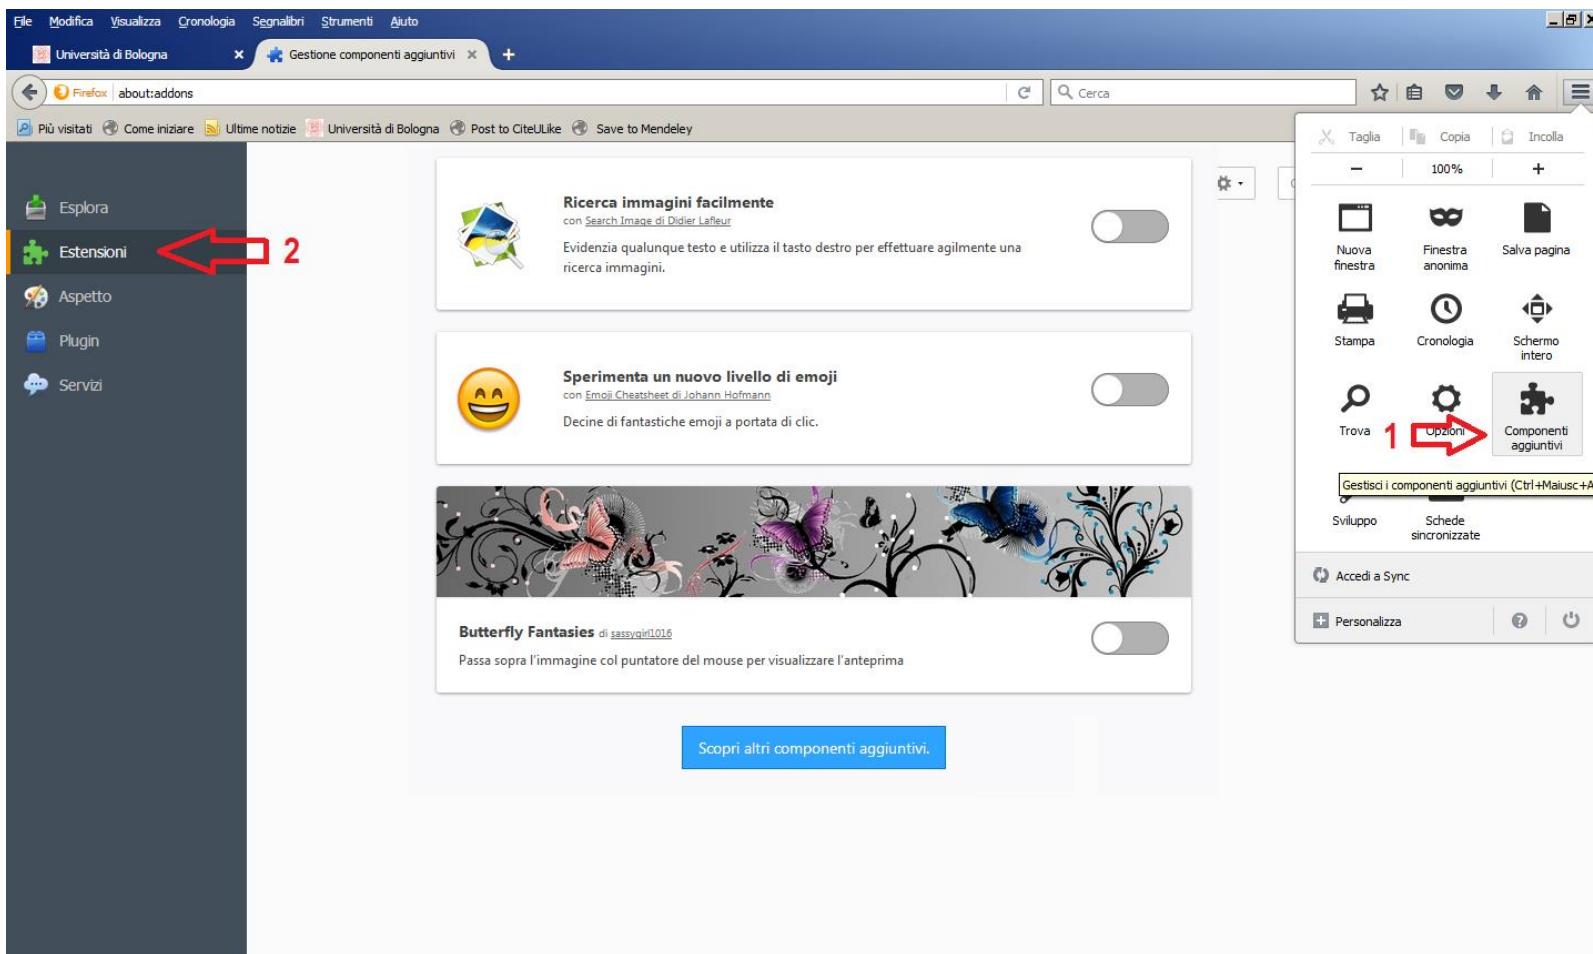

Potenzia il tuo browser Firefox
per "rileggere" le pagine web con l'[EZproxy](#)
e accedere da remoto alle Collezioni [AlmaRE](#)

Firefox: [EZproxy Redirect Foxified](#)

Estensione per Firefox: EZproxy Redirect Foxified Cerca l'estensione

Estensione per Firefox: EZproxy Redirect Foxified Cerca e aggiungi l'estensione

The screenshot shows the Firefox Add-ons page with the search bar containing 'ezproxy'. A red arrow labeled '1' points to the search bar. Below the search bar, there are three search results:

Nome	Ultimo aggiornamento	Pertinenza
EZproxy Helper One click button for opening paywalled items through an EZproxy Altro	23 marzo 2015	Installa
EZProxy Redirect Foxified Quickly reload pages through your library's EZProxy for accessing paywalled journal articles and websites. Altro	1 ottobre 2017	Installa
Lazy Scholar (beta) Automatic check of Google Scholar for full text and various metrics while browsing an abstract + more. Altro	22 maggio 2017	Installa

A red arrow labeled '2' points to the 'Installa' button for 'EZProxy Redirect Foxified'.

Estensione per Firefox: EZproxy Redirect Foxified Gestisci l'estensione

The screenshot shows the Firefox Add-ons page for the 'EZProxy Redirect Foxified' extension. The browser's address bar shows 'about:addons'. The extension is currently set to 'Predefinito' (Default). The page includes a sidebar with navigation options like 'Cerca', 'Esplora', 'Estensioni', 'Aspetto', 'Plugin', and 'Servizi'. The main content area displays the extension's details, including its update date (30 ottobre 2017) and website URL. Below this, there is a section titled 'EZProxy Redirect Foxified Options' which explains the '\$@' placeholder and provides a list of universities. A red arrow points to the 'EZProxy URL' input field, which contains the URL 'https://www.ezproxy.unibo.it/login?url=\$@'. The 'Save' button is visible below the input field.